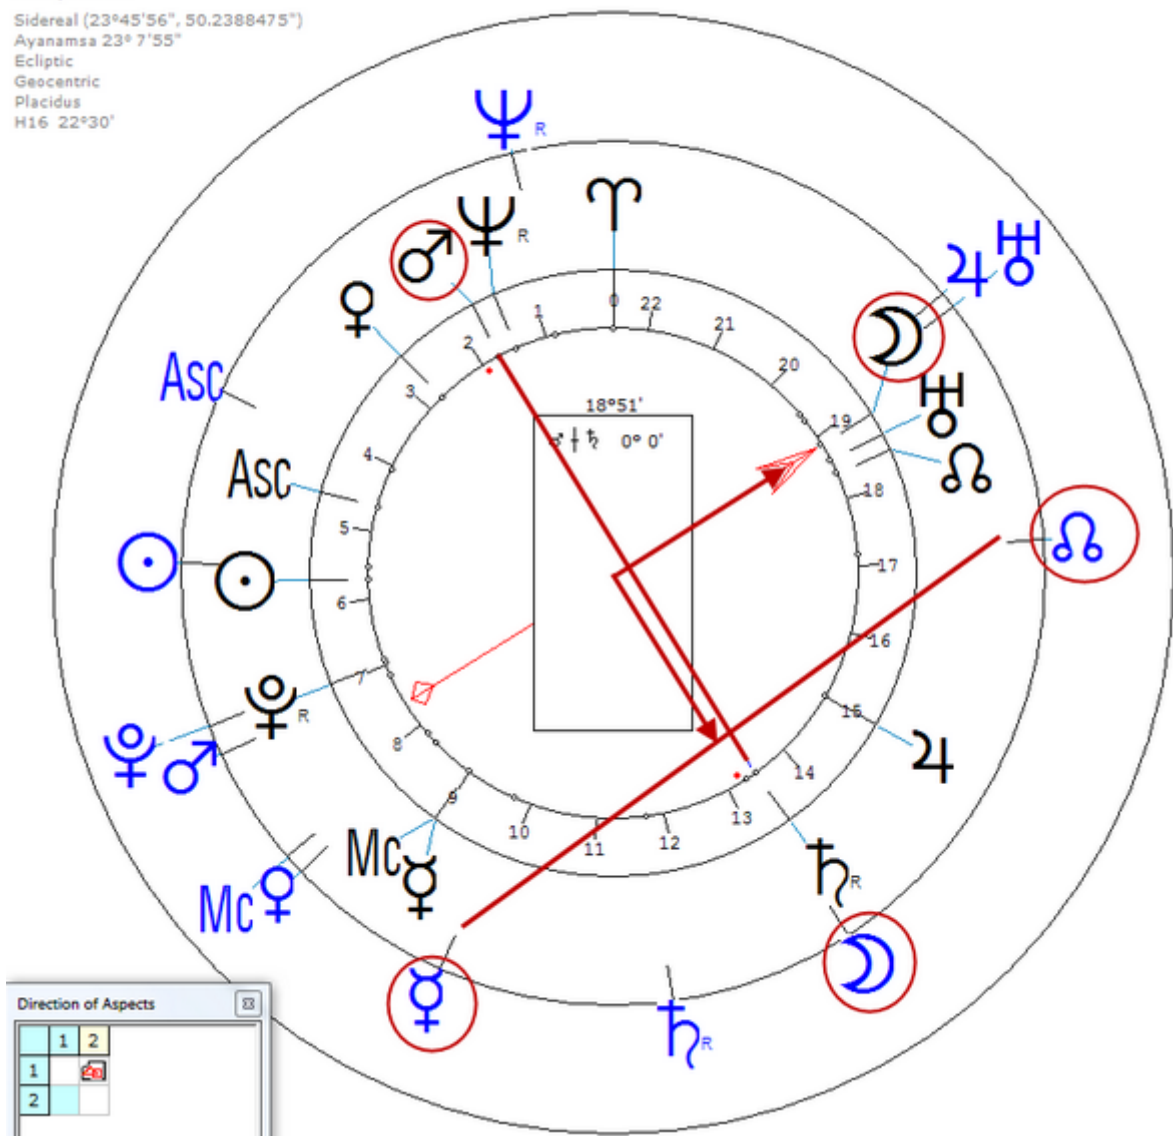

Secondary (Harmonic 16)

$$\text{♀}_p / \text{♁}_p = \text{♃}_p = \text{♂}_n / \text{♃}_n = \text{♃}_n$$

Bilski, Jean
19 April 1954 Mon 11:45 (GMT+1) 43n39 0e35
Auch, France
Sidereal (23°45'56", 50.2388475")
Ayanamsa 23° 7'55"
Ecliptic
Geocentric
Placidus
H16 22°30'

Direction of Aspects

1	2
1	♁
2